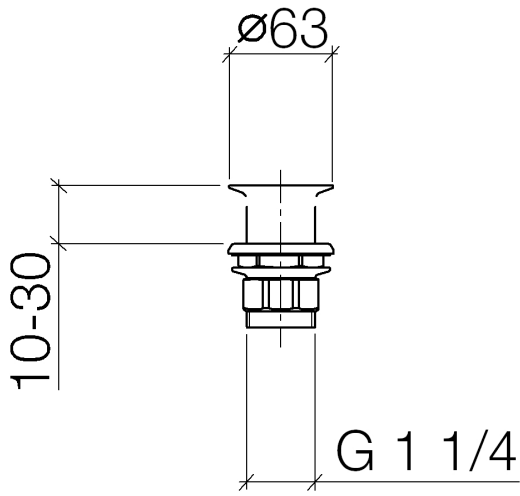

**Required miscellaneous**

**Washer NBR 70 39,0 x 29,0 x 2,0 mm -** 09 14 05 016 90

**Required miscellaneous**

**Pipe Ø 32 x 0,75 x 110 mm - Dark Chrome** 09 28 23 005-19

10 110 970

10 110 970